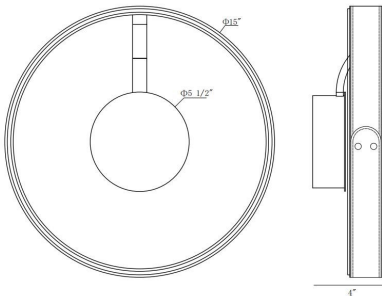

VERDURA, 15IN INTEGRATED LED FLUSH MOUNT

PRODUCT DETAILS

No.	:	43893-034
Product Color	:	MATTE GREY
Shade / Accent Colour	:	WHITE
Shade / Accent Material	:	ACRYLIC
Diameter	:	15"
Height	:	4"
Overall Height	:	4"
Weight	:	3.8LBS

LIGHT SOURCE DETAILS

Number of Bulbs	:	1
Light Source	:	LED
Light Source Type	:	INTEGRATED LED
Input Voltage	:	120V
Bulb Voltage	:	36-41V
Socket Type	:	INTEGRATED
Wattage	:	1 X 38W
Total Wattage	:	38W
Delivered Lumens	:	955LM
Kelvin	:	3500K
CRI	:	90
Bulb Included	:	YES
Dimmable	:	YES

OPTIONS AVAILABLE

ITEM NO.	FINISH	SHADE
43893-010	MATTE BLACK	
43893-034	MATTE GREY	

TECHNICAL DETAILS

Hanging Support Type	:	J-BOX
Canopy / Backplate Height	:	1.75"
Canopy / Backplate Dia.	:	5.5"
IP Rating	:	IP22
Location	:	DRY
Beam Angle	:	360