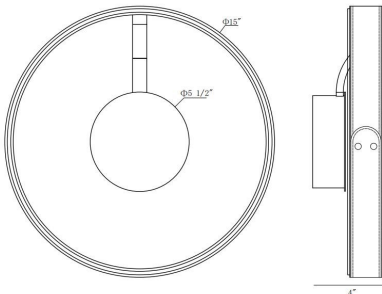

VERDURA, 15IN INTEGRATED LED FLUSH MOUNT

PRODUCT DETAILS

No.	:	43893-010
Product Color	:	MATTE BLACK
Shade / Accent Colour	:	WHITE
Shade / Accent Material	:	ACRYLIC
Diameter	:	15"
Height	:	4"
Overall Height	:	4"
Weight	:	3.8LBS

LIGHT SOURCE DETAILS

Number of Bulbs	:	1
Light Source	:	LED
Light Source Type	:	INTEGRATED LED
Input Voltage	:	120V
Bulb Voltage	:	36-41V
Socket Type	:	INTEGRATED
Wattage	:	1 X 38W
Total Wattage	:	38W
Delivered Lumens	:	955LM
Kelvin	:	3500K
CRI	:	90
Bulb Included	:	YES
Dimmable	:	YES

OPTIONS AVAILABLE

ITEM NO.	FINISH	SHADE
43893-010	MATTE BLACK	
43893-034	MATTE GREY	

TECHNICAL DETAILS

Hanging Support Type	:	J-BOX
Canopy / Backplate Height	:	1.75"
Canopy / Backplate Dia.	:	5.5"
IP Rating	:	IP22
Location	:	DRY
Beam Angle	:	360