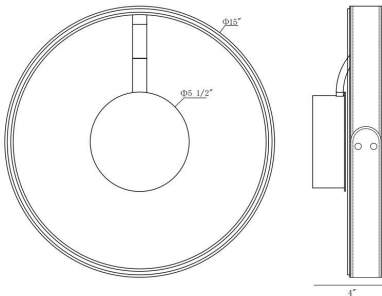

VERDURA, ROUND LED FLUSHMOUNT

PRODUCT DETAILS

No.	:	43893-010
Product Color	:	BLACK
Diameter	:	15"
Height	:	4"
Overall Height	:	4"

LIGHT SOURCE DETAILS

Light Source Type	:	INTEGRATED LED
Input Voltage	:	120V
Bulb Voltage	:	36-41V
Socket Type	:	LED
Total Wattage	:	38W
Delivered Lumens	:	955LM
Kelvin	:	3500K
CRI	:	90+
Dimmable	:	YES

OPTIONS AVAILABLE

ITEM NO.	FINISH	SHADE
43893-010	BLACK	
43893-034	GREY	

TECHNICAL DETAILS

Canopy / Backplate Height	:	1.75"
Canopy / Backplate Dia.	:	5.5"
Location	:	DRY
Title 24	:	YES

PROJECT INFORMATION