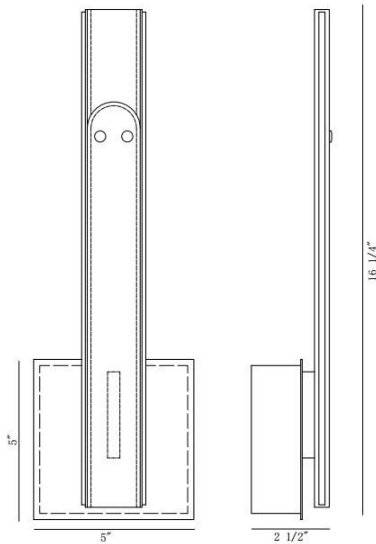

VERDURA, 16IN INTEGRATED LED WALL SCONCE

PRODUCT DETAILS

No.	:	43892-013
Product Color	:	MATTE BLACK
Shade / Accent Colour	:	WHITE
Shade / Accent Material	:	ACRYLIC
Width	:	5"
Height	:	16.25"
Ext	:	2.5"
Weight	:	2.2LBS

LIGHT SOURCE DETAILS

Number of Bulbs	:	1
Light Source	:	LED
Light Source Type	:	INTEGRATED LED
Input Voltage	:	120V
Bulb Voltage	:	120V
Socket Type	:	INTEGRATED
Wattage	:	1 X 15W
Total Wattage	:	15W
Delivered Lumens	:	340LM
Kelvin	:	3500K
CRI	:	90
Bulb Included	:	YES
Dimmable	:	YES

OPTIONS AVAILABLE

ITEM NO.	FINISH	SHADE
43892-013	MATTE BLACK	
43892-037	MATTE GREY	

TECHNICAL DETAILS

Hanging Support Type	:	J-BOX
Canopy / Backplate Length	:	5"
Canopy / Backplate Height	:	5"
Canopy / Backplate Width	:	1.75"
IP Rating	:	IP22
Location	:	DRY
Beam Angle	:	360