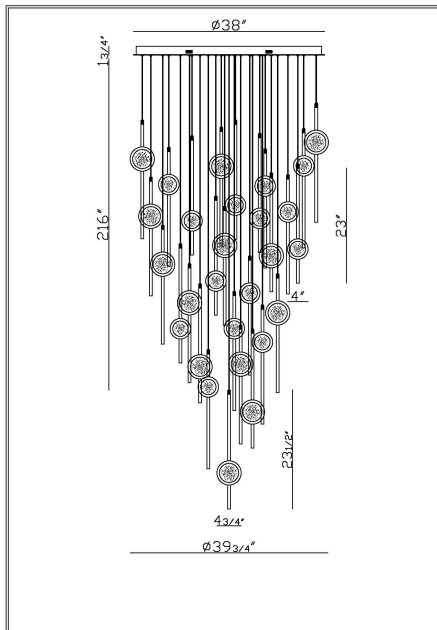

## BARLETTA, 26-LIGHT LED CHANDELIER

### PRODUCT DETAILS

No.	:	43890-019
Product Color	:	BLACK
Diameter	:	39.75"
Height	:	23.5"
Weight	:	134LBS

### LIGHT SOURCE DETAILS

Light Source Type	:	INTEGRATED LED
Input Voltage	:	120V
Bulb Voltage	:	120V
Socket Type	:	LED
Total Wattage	:	152W
Delivered Lumens	:	5300LM
Kelvin	:	3500K
CRI	:	90+
Dimmable	:	YES

### TECHNICAL DETAILS

Hanging Support Type	:	WIRE
Hanging Support Length	:	216"
Canopy / Backplate Height	:	1.75"
Canopy / Backplate Dia.	:	37.75"
Location	:	DRY
Title 24	:	YES