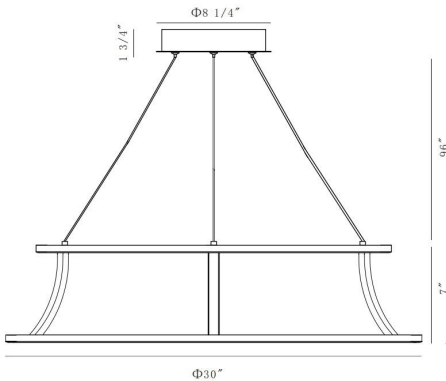

CADOUX, 30IN INTEGRATED LED PENDANT CHANDELIER

PRODUCT DETAILS

No.	:	43886-012
Product Color	:	MATTE BLACK
Shade / Accent Colour	:	WHITE
Shade / Accent Material	:	ACRYLIC
Diameter	:	30"
Height	:	7"
Weight	:	7.2LBS

LIGHT SOURCE DETAILS

Number of Bulbs	:	2
Light Source	:	LED
Light Source Type	:	INTEGRATED LED
Input Voltage	:	120V
Bulb Voltage	:	24V
Socket Type	:	INTEGRATED
Wattage	:	2 X 88W
Total Wattage	:	88W
Delivered Lumens	:	3200LM
Kelvin	:	3000K
CRI	:	90
Bulb Included	:	YES
Dimmable	:	YES

OPTIONS AVAILABLE

ITEM NO.	FINISH	SHADE
43886-012	MATTE BLACK	
43886-029	MATTE GOLD	

TECHNICAL DETAILS

Hanging Support Type	:	WIRE
Canopy / Backplate Height	:	1.75"
Canopy / Backplate Dia.	:	8.25"
IP Rating	:	IP22
Location	:	DRY
Beam Angle	:	360