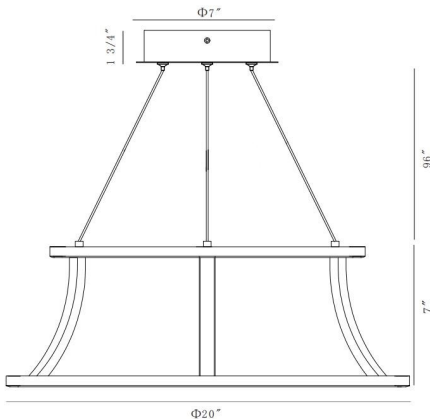

### PRODUCT DETAILS

No.	:	43885-015
Product Color	:	MATTE BLACK
Diameter	:	20"
Height	:	7"

### TECHNICAL DETAILS

Hanging Support Type	:	WIRE
Hanging Support Length	:	96"
Canopy / Backplate Height	:	1.75"
Canopy / Backplate Dia.	:	7"
Location	:	DRY
Title 24	:	YES