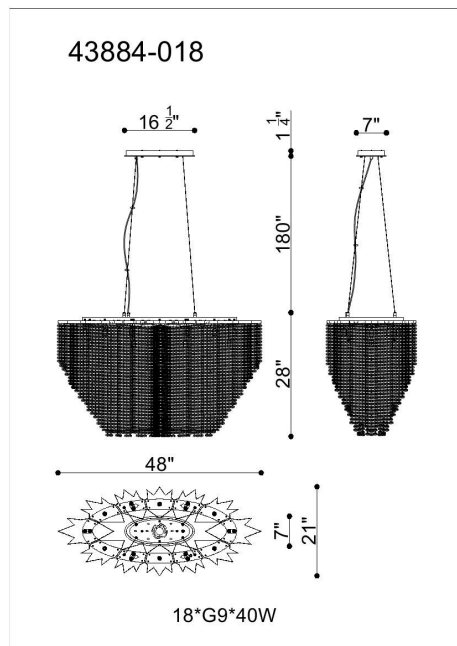

COHEN, 18-LIGHT 48IN CHANDELIER

PRODUCT DETAILS

No.	:	43884-018
Product Color	:	CHROME
Shade / Accent Colour	:	CLEAR
Shade / Accent Material	:	CRYSTAL BEAD
Length	:	48"
Width	:	21"
Height	:	28"
Weight	:	65.9LBS

LIGHT SOURCE DETAILS

Number of Bulbs	:	18
Light Source Type	:	G9 / GU10
Input Voltage	:	120V
Bulb Voltage	:	120V
Socket Type	:	G9
Wattage	:	18 X 40 / 18 X 50W
Total Wattage	:	360 / 500W
Bulb Included	:	NO
Dimmable	:	YES

OPTIONS AVAILABLE

ITEM NO.	FINISH	SHADE
43884-018	CHROME	

TECHNICAL DETAILS

Hanging Support Type	:	WIRE
Canopy / Backplate Length	:	16.5"
Canopy / Backplate Height	:	1.75"
Canopy / Backplate Width	:	7"
Canopy / Backplate Dia.	:	12.5"
IP Rating	:	IP22
Location	:	DRY
Beam Angle	:	360