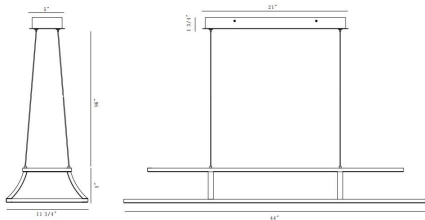

CADOUX, 44IN INTEGRATED LED LINEAR CHANDELIER

PRODUCT DETAILS

No.	:	43877-010
Product Color	:	MATTE BLACK
Shade / Accent Colour	:	WHITE
Shade / Accent Material	:	ACRYLIC
Length	:	44"
Width	:	11.75"
Height	:	5"
Weight	:	7.2LBS

OPTIONS AVAILABLE

ITEM NO.	FINISH	SHADE
43877-010	MATTE BLACK	
43877-027	MATTE GOLD	

TECHNICAL DETAILS

Hanging Support Type	:	WIRE
Canopy / Backplate Length	:	21"
Canopy / Backplate Height	:	1.75"
Canopy / Backplate Width	:	5"
IP Rating	:	IP22
Location	:	DRY
Beam Angle	:	360