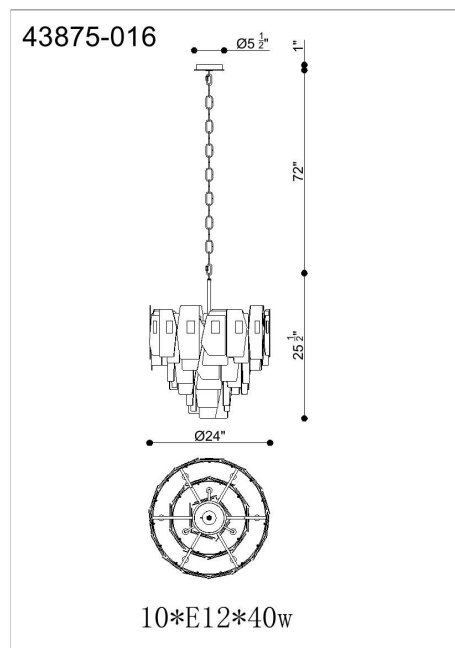

COCOLINA, 3-TIERS 10-LIGHT 26IN PENDANT CHANDELIER

PRODUCT DETAILS

No.	:	43875-016
Product Color	:	BRUSHED BRASS
Shade / Accent Colour	:	AMBER
Shade / Accent Material	:	GLASS
Diameter	:	24"
Height	:	25.5"
Weight	:	14.5LBS

LIGHT SOURCE DETAILS

Number of Bulbs	:	10
Light Source Type	:	B10
Input Voltage	:	120V
Bulb Voltage	:	120V
Socket Type	:	E12
Wattage	:	10 X 10W
Total Wattage	:	100W
Bulb Included	:	NO
Dimmable	:	YES

OPTIONS AVAILABLE

ITEM NO.	FINISH	SHADE
43875-016	BRUSHED BRASS	AMBER GLASS

TECHNICAL DETAILS

Hanging Support Type	:	CHAIN
Hanging Support Length	:	72"
Canopy / Backplate Height	:	2"
Canopy / Backplate Dia.	:	6.25"
IP Rating	:	IP22
Location	:	DRY
Beam Angle	:	360