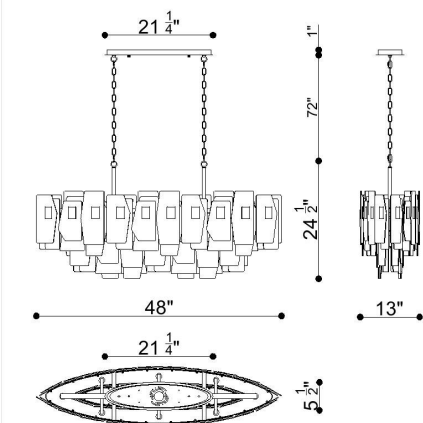

COCOLINA, 11-LIGHT 48IN LINEAR CHANDELIER

PRODUCT DETAILS

No.	:	43874-019
Product Color	:	BRUSHED BRASS
Shade / Accent Colour	:	AMBER
Shade / Accent Material	:	GLASS
Length	:	48"
Width	:	13"
Height	:	24.25"
Weight	:	75LBS

LIGHT SOURCE DETAILS

Number of Bulbs	:	11
Light Source Type	:	B10
Input Voltage	:	120V
Bulb Voltage	:	120V
Socket Type	:	E12
Wattage	:	11 X 10W
Total Wattage	:	110W
Bulb Included	:	NO
Dimmable	:	YES

OPTIONS AVAILABLE

ITEM NO.	FINISH	SHADE
43874-019	BRUSHED BRASS	AMBER GLASS

TECHNICAL DETAILS

Hanging Support Type	:	CHAIN
Hanging Support Length	:	72"
Canopy / Backplate Length	:	21.5"
Canopy / Backplate Height	:	2"
Canopy / Backplate Width	:	5.5"
Canopy / Backplate Dia.	:	6.25"
IP Rating	:	IP22
Location	:	DRY
Beam Angle	:	360

43874-019

11*E12*40w

PROJECT INFORMATION

Job Name: Date: Type:

Comments: