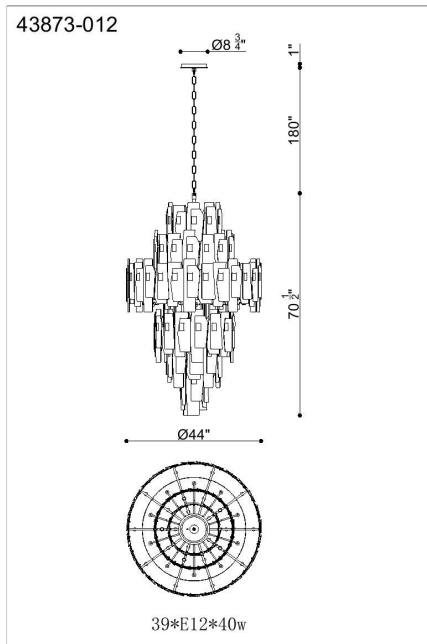

COCOLINA, 7-TIERS 39-LIGHT 71IN GRAND CHANDELIER

PRODUCT DETAILS

No.	:	43873-012
Product Color	:	BRUSHED BRASS
Shade / Accent Colour	:	AMBER
Shade / Accent Material	:	GLASS
Diameter	:	44"
Height	:	70.5"
Weight	:	175.4LBS

LIGHT SOURCE DETAILS

Number of Bulbs	:	39
Light Source Type	:	B10
Input Voltage	:	120V
Bulb Voltage	:	120V
Socket Type	:	E12
Wattage	:	39 X 40W
Total Wattage	:	1560W
Bulb Included	:	NO
Dimmable	:	YES

OPTIONS AVAILABLE

ITEM NO.	FINISH	SHADE
43873-012	BRUSHED BRASS	AMBER GLASS

TECHNICAL DETAILS

Hanging Support Type	:	CHAIN
Hanging Support Length	:	180"
Canopy / Backplate Height	:	1.75"
Canopy / Backplate Dia.	:	5.5"
IP Rating	:	IP22
Location	:	DRY
Beam Angle	:	360