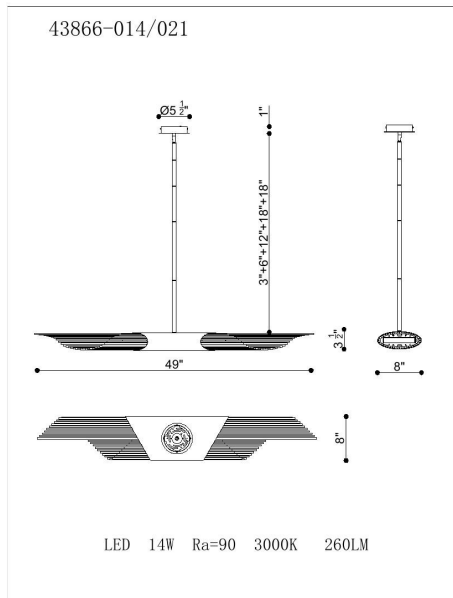

UMURA, 2-LIGHT 49IN INTEGRATED LED LINEAR CHANDELIER

PRODUCT DETAILS

No.	:	43866-021
Product Color	:	SATIN GOLD PAINT
Shade / Accent Colour	:	GOLD
Shade / Accent Material	:	STEEL
Length	:	49"
Width	:	8"
Height	:	3.5"
Weight	:	14.2LBS

LIGHT SOURCE DETAILS

Number of Bulbs	:	2
Light Source	:	LED
Light Source Type	:	INTEGRATED LED
Input Voltage	:	120V
Bulb Voltage	:	120V
Socket Type	:	INTEGRATED
Wattage	:	2 X 6W
Total Wattage	:	12W
Delivered Lumens	:	260LM
Kelvin	:	3000K
CRI	:	90+
Bulb Included	:	YES
Dimmable	:	YES

OPTIONS AVAILABLE

ITEM NO.	FINISH	SHADE
43866-014	MATTE BLACK	
43866-021	SATIN GOLD PAINT	

TECHNICAL DETAILS

Hanging Support Type	:	ROD
Canopy / Backplate Height	:	1"
Canopy / Backplate Dia.	:	5.5"
IP Rating	:	IP22
Location	:	DRY
Beam Angle	:	360