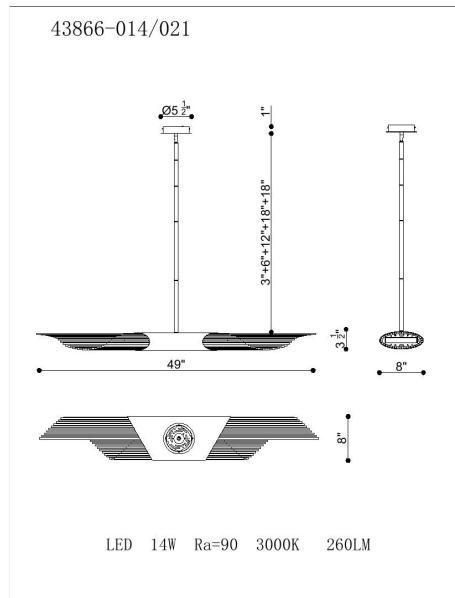

### PRODUCT DETAILS

No.	:	43866-014
Product Color	:	MATTE BLACK
Shade / Accent Colour	:	BLACK
Shade / Accent Material	:	STEEL
Length	:	49"
Width	:	8"
Height	:	3.5"
Weight	:	14.2LBS

### LIGHT SOURCE DETAILS

Number of Bulbs	:	2
Light Source	:	LED
Light Source Type	:	INTEGRATED LED
Input Voltage	:	120V
Bulb Voltage	:	120V
Socket Type	:	INTEGRATED
Wattage	:	2 X 6W
Total Wattage	:	12W
Delivered Lumens	:	260LM
Kelvin	:	3000K
CRI	:	90+
Bulb Included	:	YES
Dimmable	:	YES

### TECHNICAL DETAILS

Hanging Support Type	:	ROD
Canopy / Backplate Height	:	1"
Canopy / Backplate Dia.	:	5.5"
IP Rating	:	IP22
Location	:	DRY
Beam Angle	:	360