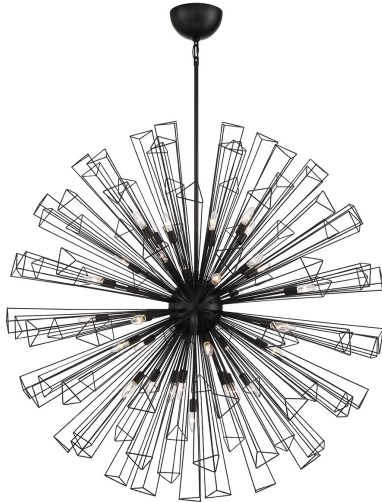

DENDELIO, 35-LIGHT 54IN GRAND CHANDELIER

PRODUCT DETAILS

No.	:	43865-017
Product Color	:	MATTE BLACK
Diameter	:	54"
Height	:	53.5"
Weight	:	51LBS

LIGHT SOURCE DETAILS

Number of Bulbs	:	35
Light Source Type	:	B10
Input Voltage	:	120V
Bulb Voltage	:	120V
Socket Type	:	E12
Wattage	:	35 X 40W
Total Wattage	:	1400W
Bulb Included	:	NO
Dimmable	:	YES

OPTIONS AVAILABLE

ITEM NO.	FINISH	SHADE
43865-017	MATTE BLACK	
43865-025	MATTE GOLD	

TECHNICAL DETAILS

Hanging Support Type	:	ROD
Canopy / Backplate Height	:	4"
Canopy / Backplate Dia.	:	7.75"
IP Rating	:	IP22
Location	:	DRY
Beam Angle	:	360