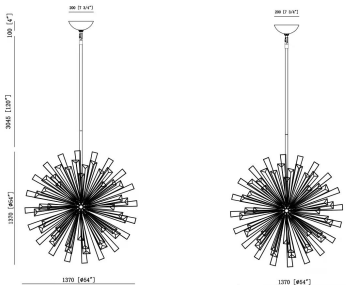

DENDELIO, 35-LIGHT 54IN GRAND CHANDELIER

PRODUCT DETAILS

No.	:	43865-017
Product Color	:	MATTE BLACK
Diameter	:	54"
Height	:	53.5"
Weight	:	51LBS

LIGHT SOURCE DETAILS

Number of Bulbs	:	35
Light Source Type	:	B10
Input Voltage	:	120V
Bulb Voltage	:	120V
Socket Type	:	E12
Wattage	:	35 X 40W
Total Wattage	:	1400W
Bulb Included	:	NO
Dimmable	:	YES

OPTIONS AVAILABLE

ITEM NO.	FINISH	SHADE
43865-017	MATTE BLACK	
43865-025	MATTE GOLD	

TECHNICAL DETAILS

Hanging Support Type	:	ROD
Canopy / Backplate Height	:	4"
Canopy / Backplate Dia.	:	7.75"
IP Rating	:	IP22
Location	:	DRY
Beam Angle	:	360