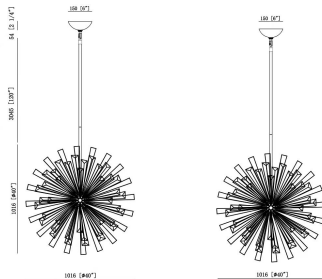

DENDELIO, 29-LIGHT CHANDELIER

PRODUCT DETAILS

No.	:	43864-010
Product Color	:	BLACK
Diameter	:	40.5"
Height	:	40.5"

LIGHT SOURCE DETAILS

Number of Bulbs	:	29
Light Source	:	INCANDESCENT
Light Source Type	:	B10
Input Voltage	:	120V
Bulb Voltage	:	120V
Socket Type	:	E12
Wattage	:	40W
Total Wattage	:	1160W
Bulb Included	:	NO
Dimmable	:	YES

OPTIONS AVAILABLE

ITEM NO.	FINISH	SHADE
43864-010	BLACK	
43864-024	GOLD	

TECHNICAL DETAILS

Hanging Support Type	:	ROD
Hanging Support Length	:	120"
Canopy / Backplate Height	:	3"
Canopy / Backplate Dia.	:	6"
Location	:	DRY