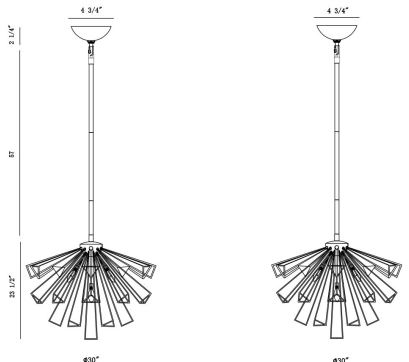

DENDELIO, 13-LIGHT 30IN PENDANT CHANDELIER

PRODUCT DETAILS

No.	:	43863-027
Product Color	:	MATTE GOLD
Diameter	:	30"
Height	:	23.5"
Weight	:	10.8LBS

LIGHT SOURCE DETAILS

Number of Bulbs	:	13
Light Source Type	:	B10
Input Voltage	:	120V
Bulb Voltage	:	120V
Socket Type	:	E12
Wattage	:	13 X 40W
Total Wattage	:	520W
Bulb Included	:	NO
Dimmable	:	YES

OPTIONS AVAILABLE

ITEM NO.	FINISH	SHADE
43863-013	MATTE BLACK	
43863-027	MATTE GOLD	

TECHNICAL DETAILS

Hanging Support Type	:	ROD
Canopy / Backplate Height	:	2.25"
Canopy / Backplate Dia.	:	6"
IP Rating	:	IP22
Location	:	DRY
Beam Angle	:	360