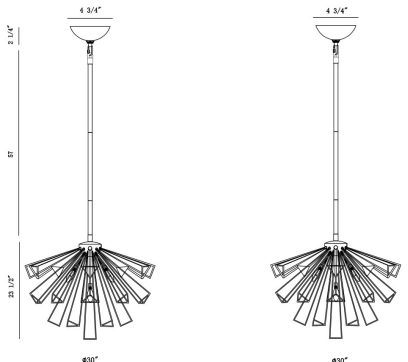

### PRODUCT DETAILS

No.	:	43863-013
Product Color	:	MATTE BLACK
Diameter	:	30"
Height	:	23.5"
Weight	:	10.8LBS

### LIGHT SOURCE DETAILS

Number of Bulbs	:	13
Light Source Type	:	B10
Input Voltage	:	120V
Bulb Voltage	:	120V
Socket Type	:	E12
Wattage	:	13 X 40W
Total Wattage	:	520W
Bulb Included	:	NO
Dimmable	:	YES

### TECHNICAL DETAILS

Hanging Support Type	:	ROD
Canopy / Backplate Height	:	2.25"
Canopy / Backplate Dia.	:	6"
IP Rating	:	IP22
Location	:	DRY
Beam Angle	:	360