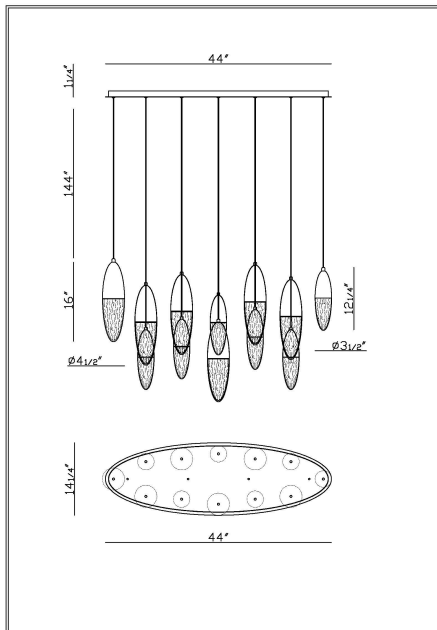

### PRODUCT DETAILS

No.	:	43861-035
Product Color	:	MATTE GOLD
Length	:	44"
Width	:	14"
Height	:	16"
Shade Height	:	8"
Shade Diameter	:	4.5"

### LIGHT SOURCE DETAILS

Number of Bulbs	:	12
Light Source	:	LED
Light Source Type	:	GU10
Input Voltage	:	120V
Bulb Voltage	:	120V
Socket Type	:	LED
Wattage	:	5W
Total Wattage	:	60W
Delivered Lumens	:	5340LM
Kelvin	:	3000K
CRI	:	90+
Bulb Included	:	YES
Dimmable	:	YES

### TECHNICAL DETAILS

Hanging Support Type	:	WIRE
Hanging Support Length	:	144"
Canopy / Backplate Length	:	44"
Canopy / Backplate Height	:	1.25"
Canopy / Backplate Width	:	14.25"
Location	:	DRY