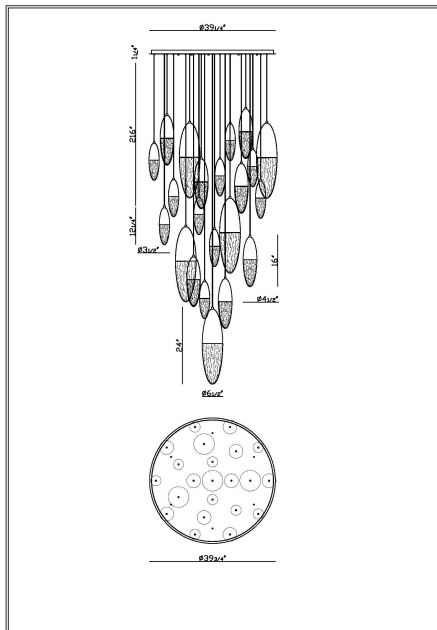

### PRODUCT DETAILS

No.	:	43860-043
Product Color	:	BLACK/GOLD
Diameter	:	39.75"
Height	:	24"
Weight	:	128LBS
Shade Height	:	12"
Shade Diameter	:	6.5"

### LIGHT SOURCE DETAILS

Number of Bulbs	:	4 / 18
Light Source	:	LED / LED
Light Source Type	:	GU10 / GU10
Input Voltage	:	120 / 120V
Bulb Voltage	:	120 / 120V
Socket Type	:	LED / LED
Wattage	:	7 / 5W
Total Wattage	:	28 / 90W
Delivered Lumens	:	9250 / 9250LM
Kelvin	:	3000 / 3000K
CRI	:	90+ / 90+
Bulb Included	:	YES / YES
Dimmable	:	YES / YES

### TECHNICAL DETAILS

Hanging Support Type	:	WIRE
Hanging Support Length	:	216"
Canopy / Backplate Height	:	1.25"
Canopy / Backplate Dia.	:	39.25"
Location	:	DRY