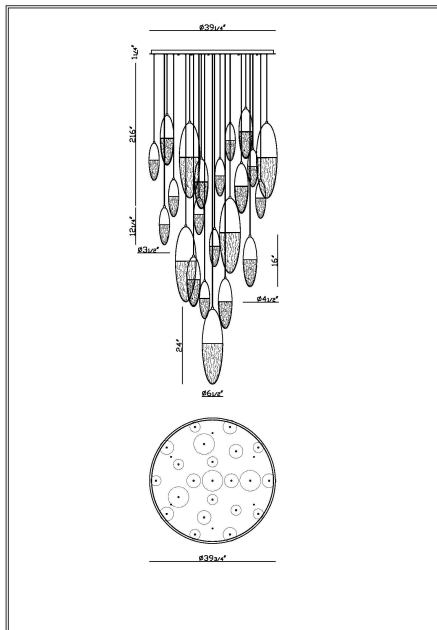

ECROU, 22-LIGHT 40IN GRAND CHANDELIER

PRODUCT DETAILS

No.	:	43860-036
Product Color	:	SATIN GOLD PAINT
Shade / Accent Colour	:	CLEAR
Shade / Accent Material	:	GLASS
Diameter	:	39.75"
Height	:	24"
Weight	:	124LBS
Shade Height	:	12"
Shade Diameter	:	6.5"

LIGHT SOURCE DETAILS

Number of Bulbs	:	4 / 18
Light Source	:	LED
Light Source Type	:	GU10
Input Voltage	:	120V
Bulb Voltage	:	120V
Socket Type	:	LED
Wattage	:	4 X 7 / 18 X 5W
Total Wattage	:	28 / 90W
Delivered Lumens	:	9250LM
Kelvin	:	3000K
CRI	:	90+
Bulb Included	:	YES
Dimmable	:	YES

OPTIONS AVAILABLE

ITEM NO.	FINISH	SHADE
43860-025	MATTE BLACK	
43860-036	SATIN GOLD PAINT	
43860-043	GOLD-BLACK MIX	

TECHNICAL DETAILS

Hanging Support Type	:	WIRE
Canopy / Backplate Height	:	1.75"
Canopy / Backplate Dia.	:	39.75"
IP Rating	:	IP22
Location	:	DRY
Beam Angle	:	360