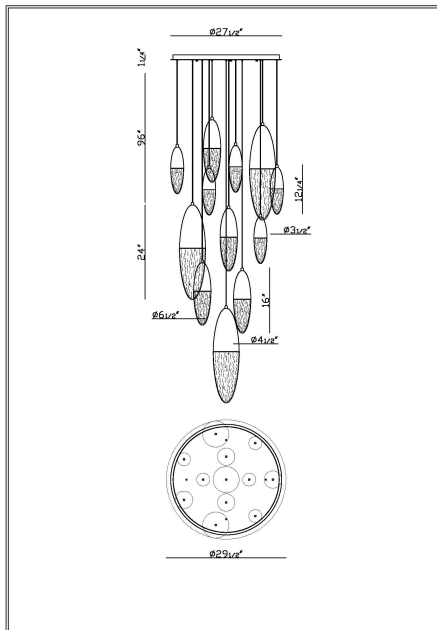

ECROU, 12-LIGHT 30IN MULTI DROP CHANDELIER

PRODUCT DETAILS

No.	:	43859-041
Product Color	:	GOLD-BLACK MIX
Shade / Accent Colour	:	CLEAR
Shade / Accent Material	:	GLASS
Diameter	:	29.5"
Height	:	24"
Weight	:	64.3LBS

LIGHT SOURCE DETAILS

Number of Bulbs	:	3 / 9
Light Source	:	LED
Light Source Type	:	GU10
Input Voltage	:	120V
Bulb Voltage	:	120V
Socket Type	:	LED
Wattage	:	3 X 7 / 9 X 5W
Total Wattage	:	21 / 45W
Delivered Lumens	:	5340LM
Kelvin	:	3000K
CRI	:	90+
Bulb Included	:	YES
Dimmable	:	YES

OPTIONS AVAILABLE

ITEM NO.	FINISH	SHADE
43859-022	MATTE BLACK	
43859-038	SATIN GOLD PAINT	
43859-041	GOLD-BLACK MIX	

TECHNICAL DETAILS

Hanging Support Type	:	WIRE
Canopy / Backplate Height	:	1.75"
Canopy / Backplate Dia.	:	29.5"
IP Rating	:	IP22
Location	:	DRY
Beam Angle	:	360