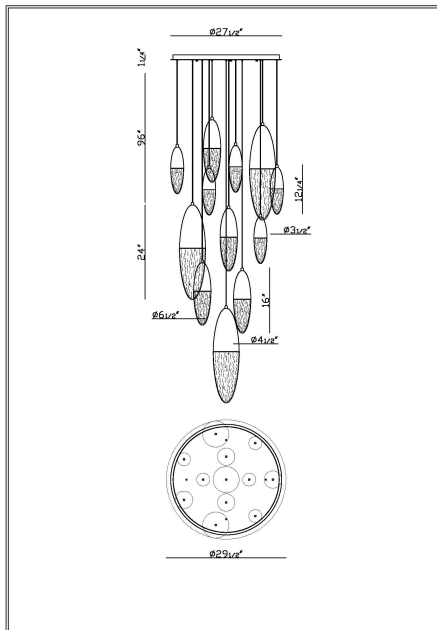

ECROU, 12-LIGHT 30IN MULTI DROP CHANDELIER

PRODUCT DETAILS

No.	:	43859-038
Product Color	:	SATIN GOLD PAINT
Shade / Accent Colour	:	CLEAR
Shade / Accent Material	:	GLASS
Diameter	:	29.5"
Height	:	24"
Weight	:	64.3LBS

LIGHT SOURCE DETAILS

Number of Bulbs	:	3 / 9
Light Source	:	LED
Light Source Type	:	GU10
Input Voltage	:	120V
Bulb Voltage	:	120V
Socket Type	:	LED
Wattage	:	3 X 7 / 9 X 5W
Total Wattage	:	21 / 45W
Delivered Lumens	:	5340LM
Kelvin	:	3000K
CRI	:	90+
Bulb Included	:	YES
Dimmable	:	YES

OPTIONS AVAILABLE

ITEM NO.	FINISH	SHADE
43859-022	MATTE BLACK	
43859-038	SATIN GOLD PAINT	
43859-041	GOLD-BLACK MIX	

TECHNICAL DETAILS

Hanging Support Type	:	WIRE
Canopy / Backplate Height	:	1.75"
Canopy / Backplate Dia.	:	29.5"
IP Rating	:	IP22
Location	:	DRY
Beam Angle	:	360