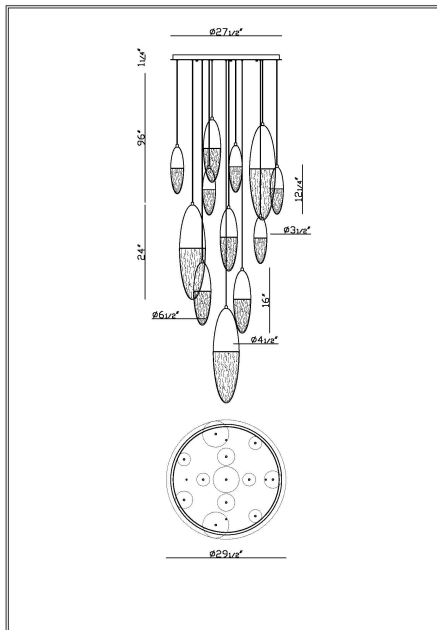

ECROU, 12-LIGHT 30IN MULTI DROP CHANDELIER

PRODUCT DETAILS

No.	:	43859-022
Product Color	:	MATTE BLACK
Shade / Accent Colour	:	CLEAR
Shade / Accent Material	:	GLASS
Diameter	:	29.5"
Height	:	24"
Weight	:	64.3LBS

LIGHT SOURCE DETAILS

Number of Bulbs	:	3 / 9
Light Source	:	LED
Light Source Type	:	GU10
Input Voltage	:	120V
Bulb Voltage	:	120V
Socket Type	:	LED
Wattage	:	3 X 7 / 9 X 5W
Total Wattage	:	21 / 45W
Delivered Lumens	:	5340LM
Kelvin	:	3000K
CRI	:	90+
Bulb Included	:	YES
Dimmable	:	YES

OPTIONS AVAILABLE

ITEM NO.	FINISH	SHADE
43859-022	MATTE BLACK	
43859-038	SATIN GOLD PAINT	
43859-041	GOLD-BLACK MIX	

TECHNICAL DETAILS

Hanging Support Type	:	WIRE
Canopy / Backplate Height	:	1.75"
Canopy / Backplate Dia.	:	29.5"
IP Rating	:	IP22
Location	:	DRY
Beam Angle	:	360