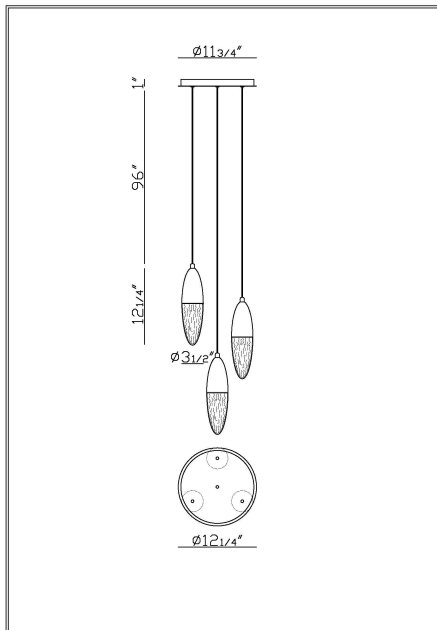

### PRODUCT DETAILS

No.	:	43858-046
Product Color	:	GOLD-BLACK MIX
Shade / Accent Colour	:	CLEAR
Shade / Accent Material	:	GLASS
Diameter	:	12.25"
Height	:	12.25"
Weight	:	8.3LBS
Shade Height	:	6.5"
Shade Diameter	:	3.5"

### LIGHT SOURCE DETAILS

Number of Bulbs	:	3
Light Source	:	LED
Light Source Type	:	GU10
Input Voltage	:	120V
Bulb Voltage	:	120V
Socket Type	:	GU10
Wattage	:	3 X 5W
Total Wattage	:	5W
Kelvin	:	3000K
Bulb Included	:	YES
Dimmable	:	YES

### TECHNICAL DETAILS

Hanging Support Type	:	WIRE
Canopy / Backplate Height	:	1.75"
Canopy / Backplate Dia.	:	12.25"
IP Rating	:	IP22
Location	:	DRY
Beam Angle	:	360