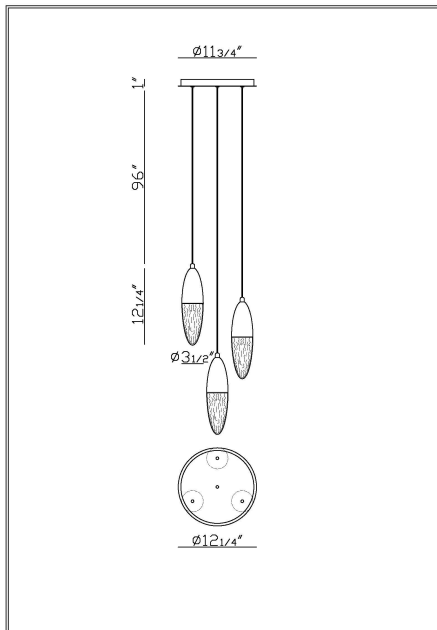

ECROU, 3-LIGHT 12IN MULTI DROP CHANDELIER

PRODUCT DETAILS

No.	:	43858-035
Product Color	:	SATIN GOLD PAINT
Shade / Accent Colour	:	CLEAR
Shade / Accent Material	:	GLASS
Diameter	:	12.25"
Height	:	12.25"
Weight	:	8.3LBS
Shade Height	:	6.5"
Shade Diameter	:	3.5"

LIGHT SOURCE DETAILS

Number of Bulbs	:	3
Light Source	:	LED
Light Source Type	:	GU10
Input Voltage	:	120V
Bulb Voltage	:	120V
Socket Type	:	GU10
Wattage	:	3 X 5W
Total Wattage	:	5W
Kelvin	:	3000K
Bulb Included	:	YES
Dimmable	:	YES

OPTIONS AVAILABLE

ITEM NO.	FINISH	SHADE
43858-022	MATTE BLACK	
43858-035	SATIN GOLD PAINT	
43858-046	GOLD-BLACK MIX	

TECHNICAL DETAILS

Hanging Support Type	:	WIRE
Canopy / Backplate Height	:	1.75"
Canopy / Backplate Dia.	:	12.25"
IP Rating	:	IP22
Location	:	DRY
Beam Angle	:	360