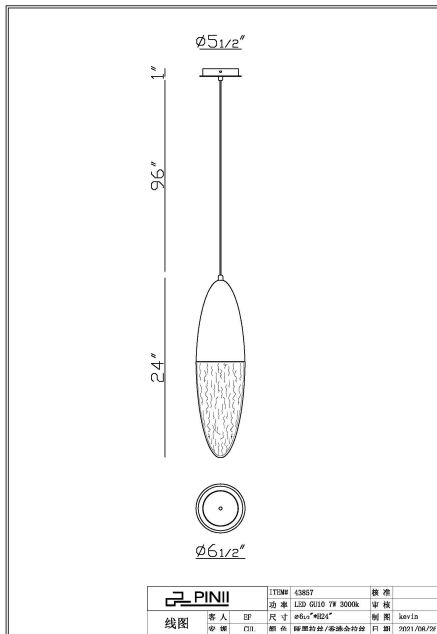

ECROU, 1-LIGHT PENDANT

PRODUCT DETAILS

No.	:	43857-025
Product Color	:	MATTE BLACK
Diameter	:	6.5"
Height	:	24"
Shade Height	:	12"
Shade Diameter	:	6.5"

LIGHT SOURCE DETAILS

Number of Bulbs	:	1
Light Source	:	LED
Light Source Type	:	GU10
Input Voltage	:	120V
Bulb Voltage	:	120V
Socket Type	:	LED
Wattage	:	7W
Total Wattage	:	7W
Delivered Lumens	:	490lm
Kelvin	:	3000K
CRI	:	90+
Bulb Included	:	Yes
Dimmable	:	Yes

OPTIONS AVAILABLE

ITEM NO.	FINISH	SHADE
43857-025	MATTE BLACK	
43857-037	MATTE GOLD	

TECHNICAL DETAILS

Hanging Support Type	:	WIRE
Hanging Support Length	:	96"
Canopy / Backplate Height	:	1"
Canopy / Backplate Dia.	:	5.5"
Location	:	DRY