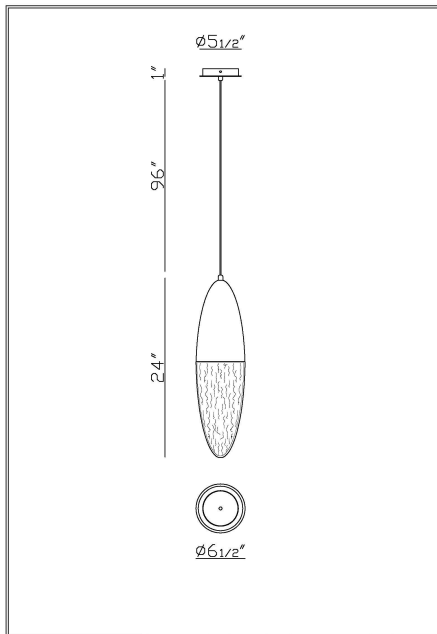

ECROU, 1-LIGHT PENDANT

PRODUCT DETAILS

No.	:	43857-025
Product Color	:	MATTE BLACK
Diameter	:	6.5"
Height	:	24"
Shade Height	:	12"
Shade Diameter	:	6.5"

LIGHT SOURCE DETAILS

Number of Bulbs	:	1
Light Source	:	LED
Light Source Type	:	GU10
Input Voltage	:	120V
Bulb Voltage	:	120V
Socket Type	:	LED
Wattage	:	1 X 7W
Total Wattage	:	7W
Delivered Lumens	:	490LM
Kelvin	:	3000K
CRI	:	90+
Bulb Included	:	YES
Dimmable	:	YES

OPTIONS AVAILABLE

ITEM NO.	FINISH	SHADE
43857-025	MATTE BLACK	
43857-037	MATTE GOLD	

TECHNICAL DETAILS

Hanging Support Type	:	WIRE
Hanging Support Length	:	96"
Canopy / Backplate Height	:	1"
Canopy / Backplate Dia.	:	5.5"
Location	:	DRY