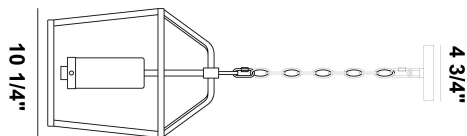

BASTILLE, 4 LT ISLAND CHANDELIER

PRODUCT DETAILS

No.	:	42740-018
Product Color	:	SATIN BLACK
Product Material	:	POWDER COATING OVER GALVANIZED STEEL
Shade / Accent Material	:	GLASS
Length	:	34.25"
Width	:	10.25"
Height	:	14.75"
Weight	:	19.5LBS

ITEM NO.	FINISH	SHADE
42740-018	SATIN BLACK	CLEAR GLASS

14 3/4" 72" 3/4"

TECHNICAL DETAILS

Hanging Support Length	:	72"
Canopy / Backplate Length	:	13.75"
Canopy / Backplate Height	:	1"
Canopy / Backplate Width	:	4.75"
Location	:	WET
Approval	:	