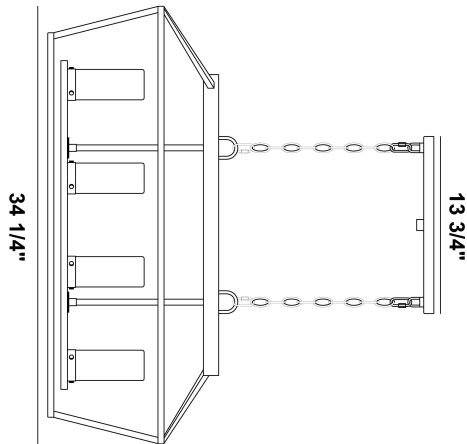

BASTILLE, 4 LT ISLAND CHANDELIER

PRODUCT DETAILS

No.	:	42740-018
Product Color	:	SATIN BLACK
Product Material	:	POWDER COATING OVER GALVANIZED STEEL
Shade / Accent Material	:	GLASS
Length	:	34.25"
Width	:	10.25"
Height	:	14.75"
Weight	:	19.5LBS

LIGHT SOURCE DETAILS

Number of Bulbs	:	4
Light Source Type	:	B10
Input Voltage	:	120V
Bulb Voltage	:	120V
Socket Type	:	E12
Wattage	:	4 X 60W
Total Wattage	:	240W
Bulb Included	:	NO
Dimmable	:	YES

OPTIONS AVAILABLE

ITEM NO.	FINISH	SHADE
42740-018	SATIN BLACK	CLEAR GLASS

14 3/4" 72" 3/4"

TECHNICAL DETAILS

Hanging Support Length	:	72"
Canopy / Backplate Length	:	13.75"
Canopy / Backplate Height	:	1"
Canopy / Backplate Width	:	4.75"
Location	:	WET
Approval	:	