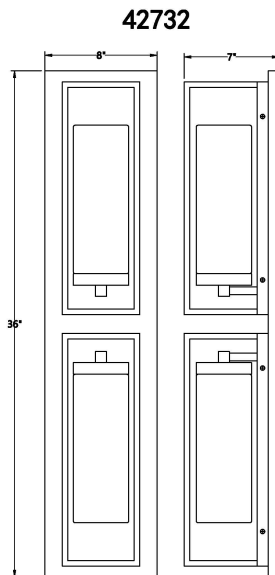

REN, 2-LIGHT 36IN OUTDOOR WALL SCONCE

PRODUCT DETAILS

No.	:	42732-013
Product Color	:	POWDER COAT BLACK
Product Material	:	POWDER COATING OVER GALVANIZED STEEL
Shade / Accent Colour	:	WHITE
Shade / Accent Material	:	GLASS
Width	:	8"
Height	:	36"
Ext	:	7"
Weight	:	13.4LBS

LIGHT SOURCE DETAILS

Number of Bulbs	:	2
Light Source Type	:	T10
Input Voltage	:	120V
Bulb Voltage	:	120V
Socket Type	:	E26
Wattage	:	2 X 60W
Total Wattage	:	120W
Bulb Included	:	NO
Dimmable	:	YES

OPTIONS AVAILABLE

ITEM NO.	FINISH	SHADE
42732-013	POWDER COAT BLACK	OPAL WHITE GLASS

TECHNICAL DETAILS

Light Direction	:	UP AND DOWN
Hanging Support Type	:	J-BOX
Canopy / Backplate Length	:	5.5"
Canopy / Backplate Height	:	36"
Canopy / Backplate Width	:	1"
IP Rating	:	IP44
Location	:	WET
Approval	:	<input type="checkbox"/>
Beam Angle	:	360