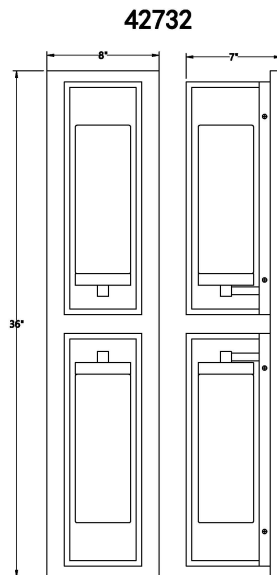

REN, 2-LIGHT 36IN OUTDOOR WALL SCONCE

PRODUCT DETAILS

No.	:	42732-013
Product Color	:	POWDER COAT BLACK
Product Material	:	POWDER COATING OVER GALVANIZED STEEL
Shade / Accent Colour	:	WHITE
Shade / Accent Material	:	GLASS
Width	:	8"
Height	:	36"
Ext	:	7"
Weight	:	13.4LBS

LIGHT SOURCE DETAILS

Number of Bulbs	:	2
Light Source Type	:	T10
Input Voltage	:	120V
Bulb Voltage	:	120V
Socket Type	:	E26
Wattage	:	2 X 60W
Total Wattage	:	120W
Bulb Included	:	NO
Dimmable	:	YES

OPTIONS AVAILABLE

ITEM NO.	FINISH	SHADE
42732-013	POWDER COAT BLACK	OPAL WHITE GLASS

TECHNICAL DETAILS

Light Direction	:	UP AND DOWN
Hanging Support Type	:	J-BOX
Canopy / Backplate Length	:	5.5"
Canopy / Backplate Height	:	36"
Canopy / Backplate Width	:	1"
IP Rating	:	IP44
Location	:	WET
Approval	:	
Beam Angle	:	360