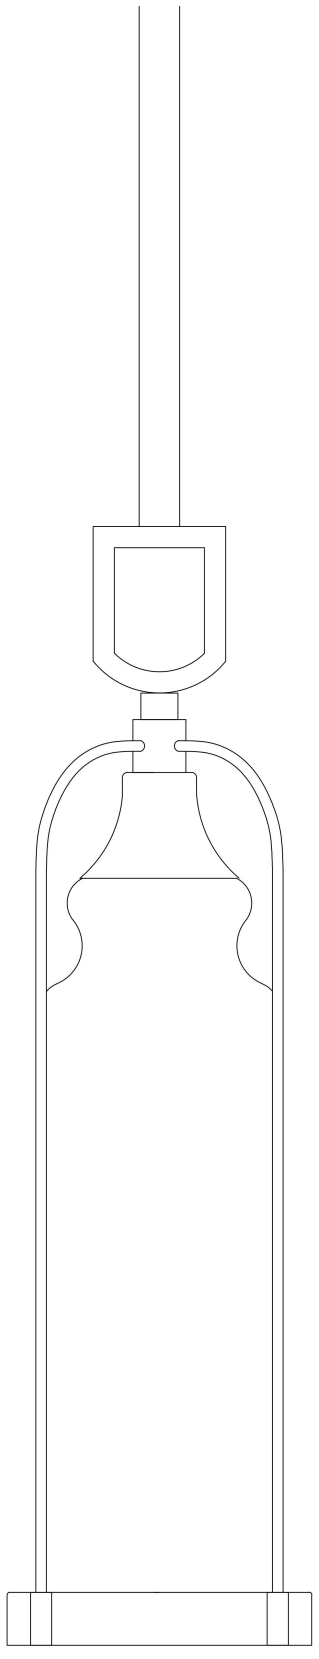

YASMIN, 1 LT MINI PENDANT

PRODUCT DETAILS

| | | |
|-------------------------|---|--------------------------------------|
| No. | : | 42727-026 |
| Product Color | : | AGED GOLD |
| Product Material | : | POWDER COATING OVER GALVANIZED STEEL |
| Shade / Accent Material | : | HAND BLOWN GLASS |
| Diameter | : | 5" |
| Height | : | 16.75" |

LIGHT SOURCE DETAILS

| | | |
|-------------------|---|---------|
| Number of Bulbs | : | 1 |
| Light Source Type | : | T10 |
| Input Voltage | : | 120V |
| Bulb Voltage | : | 120V |
| Socket Type | : | E26 |
| Wattage | : | 1 X 60W |
| Total Wattage | : | 60W |
| Bulb Included | : | NO |
| Dimmable | : | YES |

OPTIONS AVAILABLE

| ITEM NO. | FINISH | SHADE |
|-----------|-------------|-------|
| 42727-019 | SATIN BLACK | |
| 42727-026 | AGED GOLD | |

4 3/4"

3/4"

TECHNICAL DETAILS

| | | |
|---------------------------|---|---|
| Hanging Support Length | : | 57" |
| Canopy / Backplate Height | : | 1" |
| Canopy / Backplate Dia. | : | 4.75" |
| Location | : | WET |
| Approval | : |  |

PROJECT INFORMATION

Job Name: Date: Type:

Comments:

16 3/4"

5"

42727