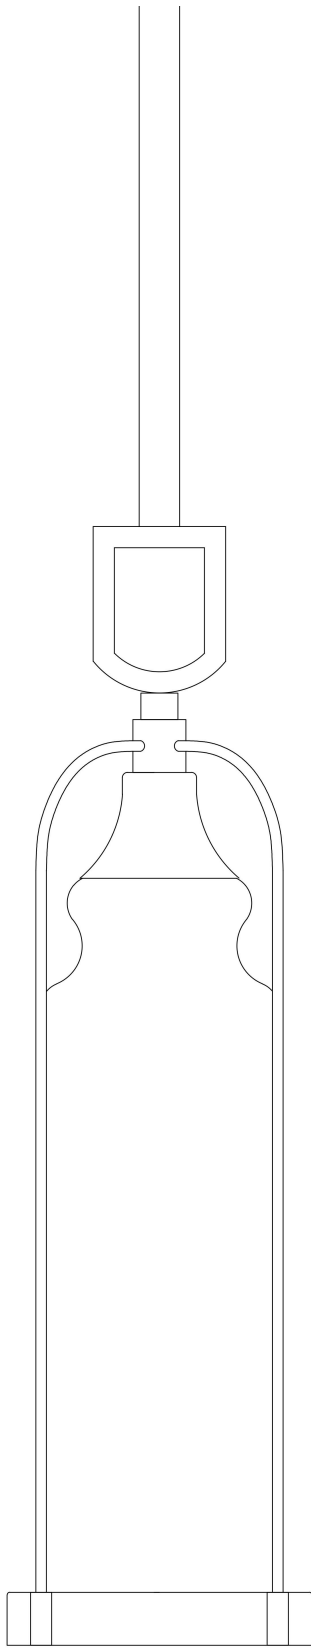

YASMIN, 1 LT MINI PENDANT

PRODUCT DETAILS

No.	:	42727-019
Product Color	:	SATIN BLACK
Product Material	:	POWDER COATING OVER GALVANIZED STEEL
Shade / Accent Material	:	HAND BLOWN GLASS
Diameter	:	5"
Height	:	16.75"

LIGHT SOURCE DETAILS

Number of Bulbs	:	1
Light Source Type	:	T10
Input Voltage	:	120V
Bulb Voltage	:	120V
Socket Type	:	E26
Wattage	:	1 X 60W
Total Wattage	:	60W
Bulb Included	:	NO
Dimmable	:	YES

OPTIONS AVAILABLE

ITEM NO.	FINISH	SHADE
42727-019	SATIN BLACK	
42727-026	AGED GOLD	

TECHNICAL DETAILS

Hanging Support Length	:	57"
Canopy / Backplate Height	:	1"
Canopy / Backplate Dia.	:	4.75"
Location	:	WET
Approval	:	

4 3/4"

3/4"

PROJECT INFORMATION

Job Name: Date: Type:

Comments:

16 3/4"

5"

42727