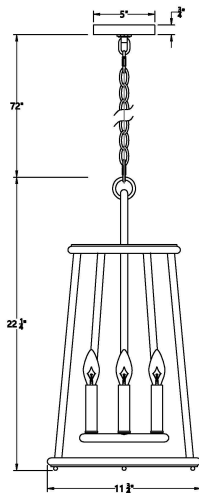

## DAULLE, 6 LT PENDANT

### PRODUCT DETAILS

No.	:	42722-014
Product Color	:	SATIN BLACK
Product Material	:	POWDER COATING OVER GALVANIZED STEEL
Shade / Accent Material	:	GLASS
Diameter	:	11.75"
Height	:	22.25"

### LIGHT SOURCE DETAILS

Number of Bulbs	:	6
Light Source Type	:	B10
Input Voltage	:	120V
Bulb Voltage	:	120V
Socket Type	:	E12
Wattage	:	6 X 60W
Total Wattage	:	360W
Bulb Included	:	NO
Dimmable	:	YES

### TECHNICAL DETAILS

Canopy / Backplate Dia.	:	5"
Location	:	WET
Approval	:	

**42722**