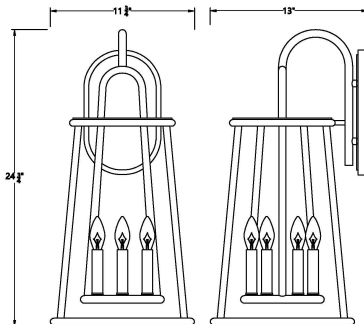

DAULLE, 6 LT WALL SCONCE

PRODUCT DETAILS

No.	:	42721-017
Product Color	:	SATIN BLACK
Product Material	:	POWDER COATING OVER GALVANIZED STEEL
Shade / Accent Material	:	GLASS
Width	:	11.75"
Height	:	22.25"
Ext	:	13"

LIGHT SOURCE DETAILS

Number of Bulbs	:	6
Light Source Type	:	B10
Input Voltage	:	120V
Bulb Voltage	:	120V
Socket Type	:	E12
Wattage	:	6 X 60W
Total Wattage	:	360W
Bulb Included	:	NO
Dimmable	:	YES

OPTIONS AVAILABLE

ITEM NO.	FINISH	SHADE
42721-017	SATIN BLACK	CLEAR GLASS

TECHNICAL DETAILS

Canopy / Backplate Length	:	11"
Canopy / Backplate Width	:	5.5"
Location	:	WET
Approval	:	

42721

PROJECT INFORMATION

Job Name: Date: Type: