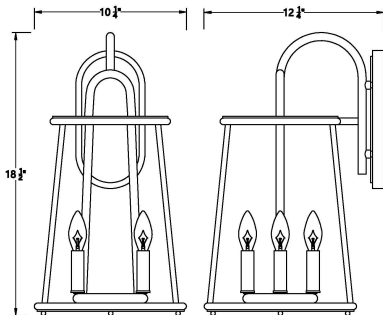

DAULLE, 4 LT WALL SCONCE

PRODUCT DETAILS

No.	:	42720-010
Product Color	:	SATIN BLACK
Product Material	:	POWDER COATING OVER GALVANIZED STEEL
Shade / Accent Material	:	GLASS
Width	:	10.25"
Height	:	18.5"
Ext	:	12.25"

LIGHT SOURCE DETAILS

Number of Bulbs	:	4
Light Source Type	:	B10
Input Voltage	:	120V
Bulb Voltage	:	120V
Socket Type	:	E12
Wattage	:	4 X 60W
Total Wattage	:	240W
Bulb Included	:	NO
Dimmable	:	YES

OPTIONS AVAILABLE

ITEM NO.	FINISH	SHADE
42720-010	SATIN BLACK	CLEAR GLASS

TECHNICAL DETAILS

Canopy / Backplate Length	:	9.5"
Canopy / Backplate Width	:	5"
Location	:	WET
Approval	:	

42720

PROJECT INFORMATION

Job Name: Date: Type: