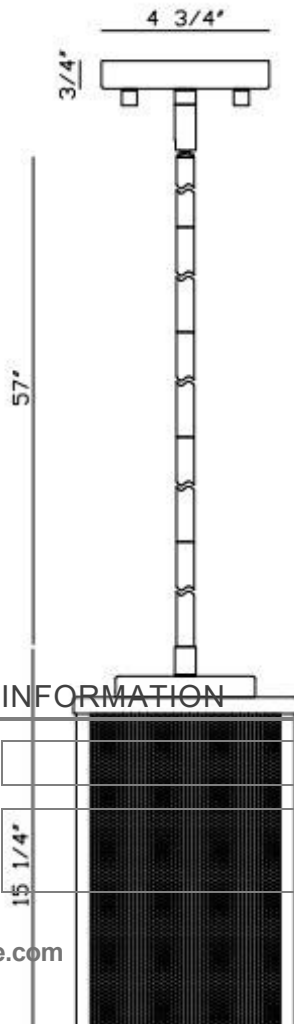

### PRODUCT DETAILS

No.	:	42718-017
Product Color	:	BLACK + GOLD
Product Material	:	IRON + ALUMINUM
Shade / Accent Colour	:	GOLD
Shade / Accent Material	:	PC
Length	:	6.25"
Width	:	6.25"
Height	:	15.25"

### LIGHT SOURCE DETAILS

Number of Bulbs	:	1
Light Source	:	LED
Light Source Type	:	INTEGRATED LED
Input Voltage	:	120V
Bulb Voltage	:	120V
Socket Type	:	LED
Wattage	:	1 X 23W
Total Wattage	:	23W
Kelvin	:	3000K
CRI	:	90
Bulb Included	:	YES
Dimmable	:	YES

### TECHNICAL DETAILS

Hanging Support Length	:	57"
Canopy / Backplate Length	:	4.75"
Canopy / Backplate Width	:	4.75"
Driver	:	ES
Location	:	WET
Approval	:	

### PROJECT INFORMATION

Job Name:  Date:  Type:

Comments:

6 1/4"x6 1/4"