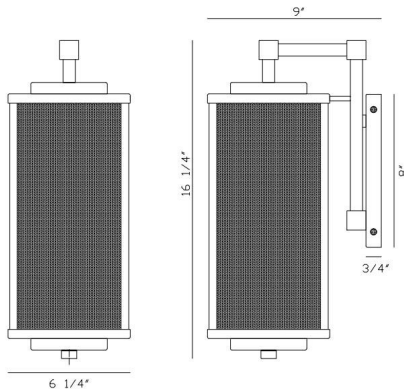

BRAMA, LED OUTDOOR WALL SCONCE

PRODUCT DETAILS

No.	:	42717-010
Product Color	:	BLACK + GOLD
Product Material	:	IRON + ALUMINUM
Shade / Accent Colour	:	GOLD
Shade / Accent Material	:	PC
Width	:	6.25"
Height	:	16.25"
Ext	:	9"

LIGHT SOURCE DETAILS

Number of Bulbs	:	1
Light Source	:	LED
Light Source Type	:	INTEGRATED LED
Input Voltage	:	120V
Bulb Voltage	:	120V
Socket Type	:	LED
Wattage	:	1 X 23W
Total Wattage	:	23W
Kelvin	:	3000K
CRI	:	90
Bulb Included	:	YES
Dimmable	:	YES

OPTIONS AVAILABLE

ITEM NO.	FINISH	SHADE
42717-010	BLACK + GOLD	WHITE PC

TECHNICAL DETAILS

Light Direction	:	DOWN
Canopy / Backplate Length	:	6"
Canopy / Backplate Height	:	0.5"
Canopy / Backplate Width	:	22.25"
Driver	:	ES
Location	:	WET
Approval	:	