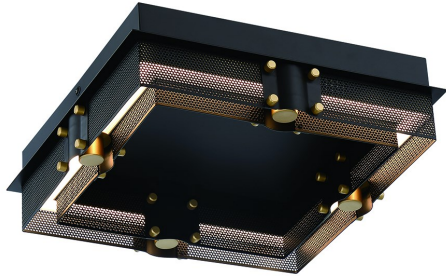

## ADMIRAL, LED FLUSHMOUNT

### PRODUCT DETAILS

No.	:	42715-016
Product Color	:	BLACK + GOLD
Product Material	:	IRON + ALUMINUM
Shade / Accent Colour	:	GOLD
Shade / Accent Material	:	PC
Length	:	13"
Width	:	13"
Height	:	3.5"

### LIGHT SOURCE DETAILS

Number of Bulbs	:	1
Light Source	:	LED
Light Source Type	:	INTEGRATED LED
Input Voltage	:	120V
Bulb Voltage	:	120V
Socket Type	:	LED
Wattage	:	1 X 20W
Total Wattage	:	20W
Kelvin	:	3000K
CRI	:	90
Bulb Included	:	YES
Dimmable	:	YES