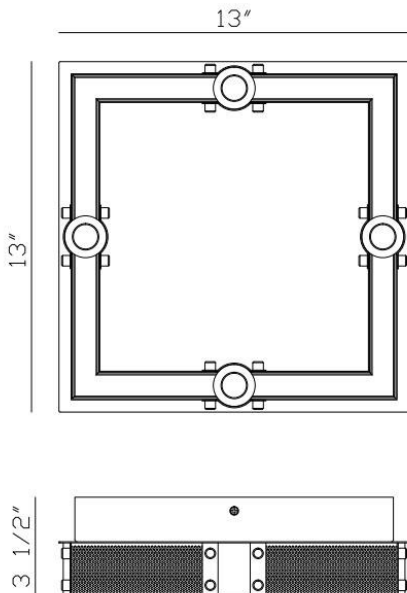

### PRODUCT DETAILS

No.	:	42715-016
Product Color	:	BLACK + GOLD
Product Material	:	IRON + ALUMINUM
Shade / Accent Colour	:	GOLD
Shade / Accent Material	:	PC
Length	:	13"
Width	:	13"
Height	:	3.5"

### LIGHT SOURCE DETAILS

Number of Bulbs	:	1
Light Source	:	LED
Light Source Type	:	INTEGRATED LED
Input Voltage	:	120V
Bulb Voltage	:	120V
Socket Type	:	LED
Wattage	:	1 X 20W
Total Wattage	:	20W
Kelvin	:	3000K
CRI	:	90
Bulb Included	:	YES
Dimmable	:	YES

### TECHNICAL DETAILS

Canopy / Backplate Length	:	13"
Canopy / Backplate Height	:	0.75"
Canopy / Backplate Width	:	13"
Driver	:	ES
Location	:	WET
Approval	:	