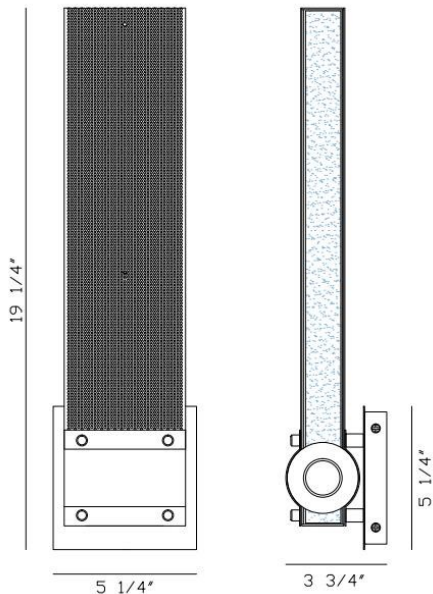

ADMIRAL, 19IN INTEGRATED LED WALL SCONCE

PRODUCT DETAILS

No.	:	42710-011
Product Color	:	GOLD-BLACK MIX
Product Material	:	IRON + ALUMINUM
Shade / Accent Colour	:	WHITE
Shade / Accent Material	:	ACRYLIC
Length	:	5.25"
Width	:	5.25"
Height	:	19.25"
Ext	:	3.75"
Weight	:	4.5LBS

LIGHT SOURCE DETAILS

Number of Bulbs	:	1
Light Source	:	LED
Light Source Type	:	INTEGRATED LED
Input Voltage	:	120V
Bulb Voltage	:	120V
Socket Type	:	INTEGRATED
Wattage	:	1 X 30W
Total Wattage	:	30W
Kelvin	:	3000K
CRI	:	90
Bulb Included	:	YES
Dimmable	:	YES

OPTIONS AVAILABLE

ITEM NO.	FINISH	SHADE
42710-011	GOLD-BLACK MIX	WHITE PC

TECHNICAL DETAILS

Hanging Support Type	:	J-BOX
Canopy / Backplate Length	:	5"
Canopy / Backplate Height	:	5"
Canopy / Backplate Width	:	1.5"
IP Rating	:	IP44
Location	:	WET
Approval	:	
Beam Angle	:	360