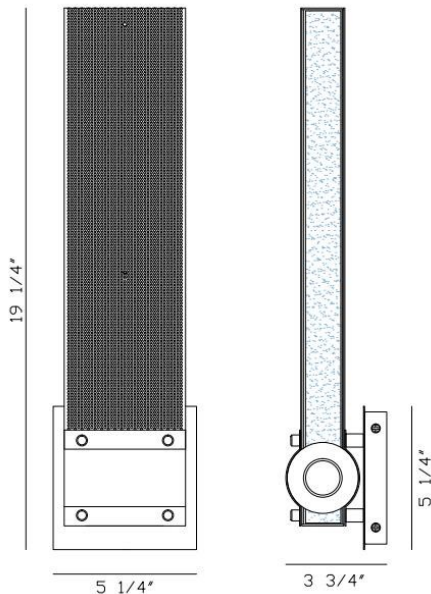

ADMIRAL, 19IN INTEGRATED LED WALL SCONCE

PRODUCT DETAILS

No.	:	42710-011
Product Color	:	GOLD-BLACK MIX
Product Material	:	IRON + ALUMINUM
Shade / Accent Colour	:	WHITE
Shade / Accent Material	:	ACRYLIC
Length	:	5.25"
Width	:	5.25"
Height	:	19.25"
Ext	:	3.75"
Weight	:	4.5LBS

LIGHT SOURCE DETAILS

Number of Bulbs	:	1
Light Source	:	LED
Light Source Type	:	INTEGRATED LED
Input Voltage	:	120V
Bulb Voltage	:	120V
Socket Type	:	INTEGRATED
Wattage	:	1 X 30W
Total Wattage	:	30W
Delivered Lumens	:	1350LM
Kelvin	:	3000K
CRI	:	90
Bulb Included	:	YES
Dimmable	:	YES

OPTIONS AVAILABLE

ITEM NO.	FINISH	SHADE
42710-011	GOLD-BLACK MIX	WHITE PC

TECHNICAL DETAILS

Hanging Support Type	:	J-BOX
Canopy / Backplate Length	:	5"
Canopy / Backplate Height	:	5"
Canopy / Backplate Width	:	1.5"
IP Rating	:	IP44
Location	:	WET
Approval	:	<input type="checkbox"/>
Beam Angle	:	360