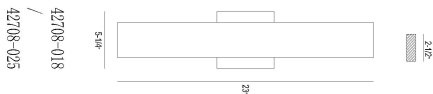

TECHNICAL DETAILS

Hanging Support Type	:	J-BOX
Canopy / Backplate Length	:	5.25"
Canopy / Backplate Height	:	2.25"
Canopy / Backplate Width	:	5.25"
Canopy / Backplate Dia.	:	6"
Driver	:	NOVBO
IP Rating	:	IP44
Location	:	WET
Approval	:	
Beam Angle	:	360