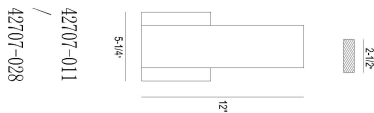

OPTIONS AVAILABLE

ITEM NO.	FINISH	SHADE
42707-011	POWDER COAT BLACK	

TECHNICAL DETAILS

Hanging Support Type	:	J-BOX
Canopy / Backplate Length	:	5.25"
Canopy / Backplate Height	:	2.25"
Canopy / Backplate Width	:	5.25"
Canopy / Backplate Dia.	:	4.75"
Driver	:	NOVBO
IP Rating	:	IP44
Location	:	WET
Approval	:	
Beam Angle	:	360