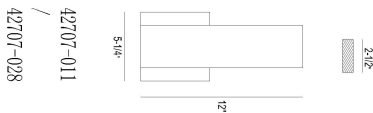

OPTIONS AVAILABLE

ITEM NO.	FINISH	SHADE
42707-011	POWDER COAT BLACK	
42707-028	SILVER	

TECHNICAL DETAILS

Hanging Support Type	:	J-BOX
Canopy / Backplate Length	:	5.25"
Canopy / Backplate Height	:	2.25"
Canopy / Backplate Width	:	5.25"
Canopy / Backplate Dia.	:	4.75"
Driver	:	NOVBO
IP Rating	:	IP44
Location	:	WET
Approval	:	
Beam Angle	:	360