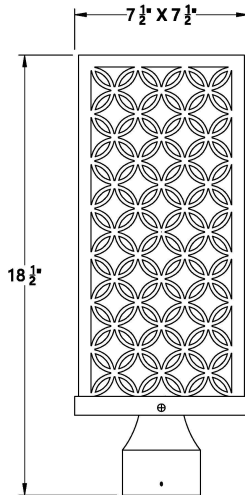

TECHNICAL DETAILS

Location	:	WET
Approval	:	

42700

PROJECT INFORMATION

Job Name: Date: Type:

Comments: