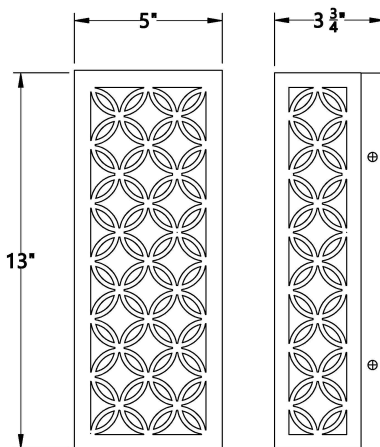

CLOVER, LED WALL SCONCE

PRODUCT DETAILS

No.	:	42698-024
Product Color	:	AGED SILVER
Product Material	:	POWDER COATING OVER GALVANIZED STEEL
Shade / Accent Material	:	GLASS
Width	:	5"
Height	:	13"
Ext	:	3.75"

OPTIONS AVAILABLE

ITEM NO.	FINISH	SHADE
42698-024	AGED SILVER	WHITE GLASS

42698

TECHNICAL DETAILS

Canopy / Backplate Length	:	13"
Canopy / Backplate Width	:	5.25"
Location	:	WET
Approval	:	

PROJECT INFORMATION