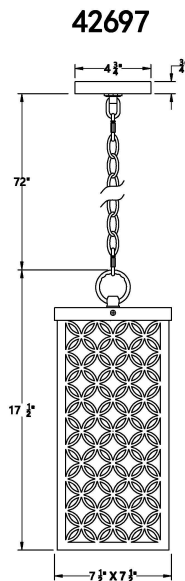

### PRODUCT DETAILS

No.	:	42697-015
Product Color	:	BLACK
Product Material	:	POWDER COATING OVER GALVANIZED STEEL
Shade / Accent Material	:	GLASS
Length	:	7.5"
Width	:	7.5"
Diameter	:	7.5"
Height	:	17.5"

### LIGHT SOURCE DETAILS

Number of Bulbs	:	1
Light Source	:	LED
Light Source Type	:	INTEGRATED LED
Input Voltage	:	120V
Bulb Voltage	:	120V
Socket Type	:	LED
Wattage	:	1 X 37W
Total Wattage	:	37W
Kelvin	:	3000K
CRI	:	90
Bulb Included	:	YES
Dimmable	:	YES

### TECHNICAL DETAILS

Hanging Support Length	:	72"
Canopy / Backplate Length	:	4.75"
Canopy / Backplate Width	:	4.75"
Location	:	WET
Approval	:	