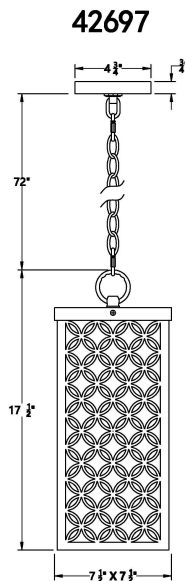

CLOVER, LED PENDANT

PRODUCT DETAILS

No.	:	42697-015
Product Color	:	BLACK
Product Material	:	POWDER COATING OVER GALVANIZED STEEL
Shade / Accent Material	:	GLASS
Length	:	7.5"
Width	:	7.5"
Diameter	:	7.5"
Height	:	17.5"

LIGHT SOURCE DETAILS

Number of Bulbs	:	1
Light Source	:	LED
Light Source Type	:	INTEGRATED LED
Input Voltage	:	120V
Bulb Voltage	:	120V
Socket Type	:	LED
Wattage	:	1 X 37W
Total Wattage	:	37W
Kelvin	:	3000K
CRI	:	90
Bulb Included	:	YES
Dimmable	:	YES

OPTIONS AVAILABLE

ITEM NO.	FINISH	SHADE
42697-015	BLACK	WHITE GLASS
42697-021	AGED SILVER	WHITE GLASS

TECHNICAL DETAILS

Hanging Support Length	:	72"
Canopy / Backplate Length	:	4.75"
Canopy / Backplate Width	:	4.75"
Location	:	WET
Approval	:	