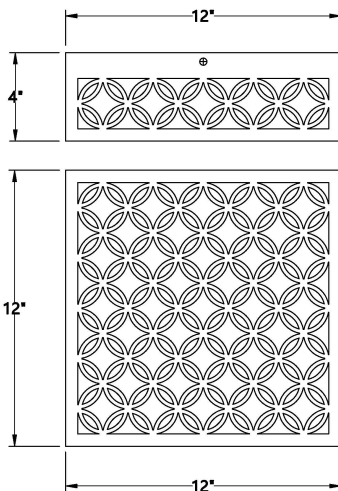

CLOVER, LED FLUSHMOUNT

OPTIONS AVAILABLE

ITEM NO.	FINISH	SHADE
42696-018	BLACK	WHITE GLASS
42696-026	AGED SILVER	WHITE GLASS

42696

PRODUCT DETAILS

No.	:	42696-018
Product Color	:	BLACK
Product Material	:	POWDER COATING OVER GALVANIZED STEEL
Shade / Accent Material	:	GLASS
Length	:	12"
Width	:	12"
Height	:	4"

TECHNICAL DETAILS

Canopy / Backplate Length	:	12"
Canopy / Backplate Width	:	12"
Location	:	WET
Approval	:	

PROJECT INFORMATION

Job Name: Date: Type:

Comments: