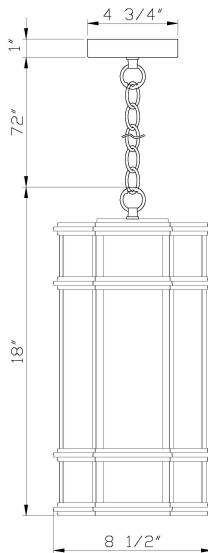

### PRODUCT DETAILS

No.	:	42691-013
Product Color	:	SATIN BLACK
Product Material	:	DIE CAST ALUMINUM WITH WHITE GLASS PANEL
Shade / Accent Material	:	GLASS
Width	:	8.5"
Height	:	18"

### TECHNICAL DETAILS

Hanging Support Length	:	72"
Canopy / Backplate Height	:	0.75"
Canopy / Backplate Dia.	:	4.75"
Location	:	WET
Approval	:	