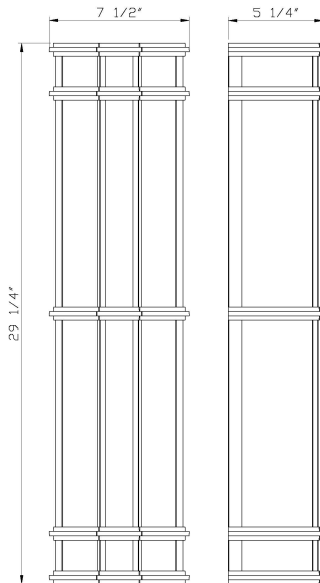

MONTE, LED WALL SCONCE

PRODUCT DETAILS

No.	:	42689-010
Product Color	:	SATIN BLACK
Product Material	:	DIE CAST ALUMINUM WITH WHITE GLASS PANEL
Shade / Accent Material	:	GLASS
Width	:	7.5"
Height	:	29.25"
Ext	:	5.25"

OPTIONS AVAILABLE

ITEM NO.	FINISH	SHADE
42689-010	SATIN BLACK	WHITE GLASS

TECHNICAL DETAILS

Canopy / Backplate Length	:	29"
Canopy / Backplate Height	:	1"
Canopy / Backplate Width	:	5.25"
Location	:	WET
Approval	:	