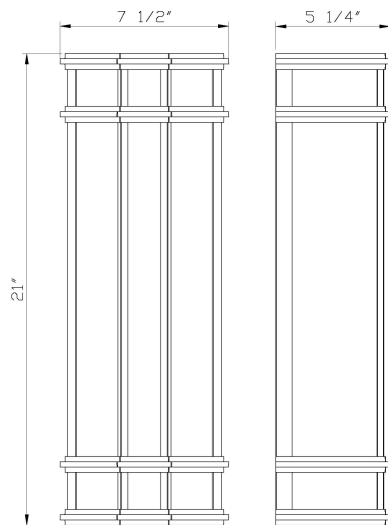

MONTE, LED WALL SCONCE

PRODUCT DETAILS

No.	:	42688-013
Product Color	:	SATIN BLACK
Product Material	:	DIE CAST ALUMINUM WITH WHITE GLASS PANEL
Shade / Accent Colour	:	WHITE GLASS
Shade / Accent Material	:	GLASS
Width	:	7.5"
Height	:	21"
Ext	:	5.25"

ITEM NO.	FINISH	SHADE
42688-013	SATIN BLACK	WHITE GLASS

TECHNICAL DETAILS

Canopy / Backplate Length	:	20.75"
Canopy / Backplate Height	:	1"
Canopy / Backplate Width	:	5.25"
Location	:	WET
Approval	:	

PROJECT INFORMATION