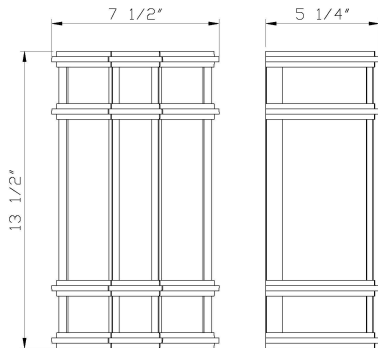

MONTE, LED WALL SCONCE

PRODUCT DETAILS

No.	:	42687-016
Product Color	:	SATIN BLACK
Product Material	:	DIE CAST ALUMINUM WITH WHITE GLASS PANEL
Shade / Accent Material	:	GLASS
Width	:	7.5"
Height	:	13.5"
Ext	:	5.25"

OPTIONS AVAILABLE

ITEM NO.	FINISH	SHADE
42687-016	SATIN BLACK	WHITE GLASS

TECHNICAL DETAILS

Canopy / Backplate Length	:	13"
Canopy / Backplate Height	:	1"
Canopy / Backplate Width	:	5.25"
Location	:	WET
Approval	:	