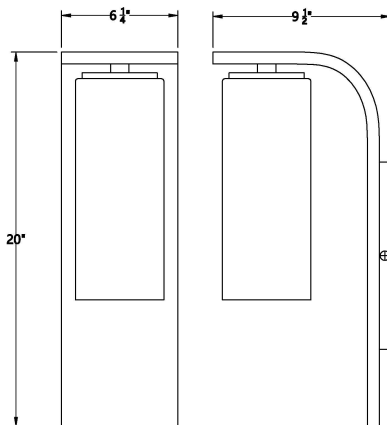

TECHNICAL DETAILS

Hanging Support Type	:	J-BOX
Canopy / Backplate Length	:	6.25"
Canopy / Backplate Height	:	9.25"
Canopy / Backplate Width	:	0.5"
IP Rating	:	IP44
Location	:	WET
Approval	:	
Beam Angle	:	360

41972