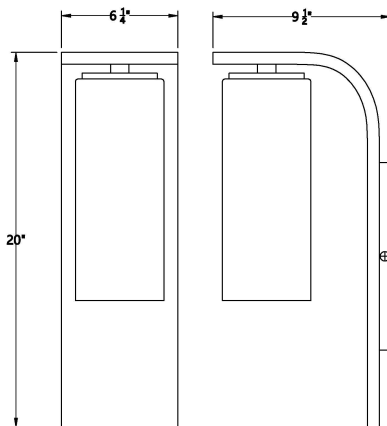

TECHNICAL DETAILS

Hanging Support Type	:	J-BOX
Canopy / Backplate Length	:	6.25"
Canopy / Backplate Height	:	9.25"
Canopy / Backplate Width	:	0.5"
IP Rating	:	IP44
Location	:	WET
Approval	:	☐
Beam Angle	:	360

41972