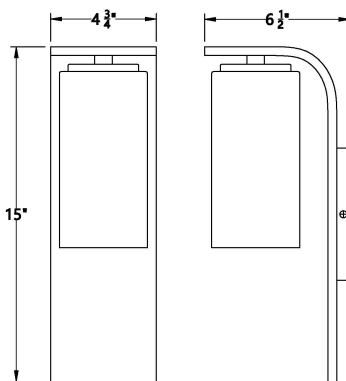

TECHNICAL DETAILS

Hanging Support Type	:	J-BOX
Canopy / Backplate Length	:	4.75"
Canopy / Backplate Height	:	5.75"
Canopy / Backplate Width	:	0.5"
IP Rating	:	IP44
Location	:	WET
Approval	:	
Beam Angle	:	360

41971