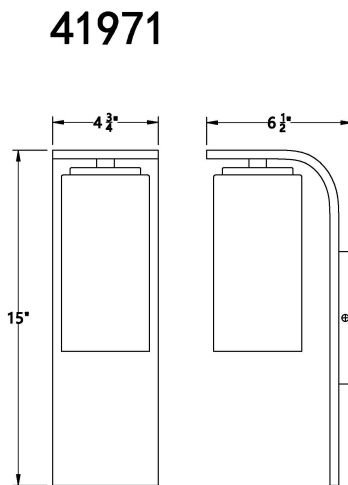

COLONNE, 15IN OUTDOOR WALL SCONCE

PRODUCT DETAILS

No.	:	41971-017
Product Color	:	POWDER COAT BLACK
Product Material	:	POWDER COATING OVER GALVANIZED STEEL
Shade / Accent Colour	:	WHITE
Shade / Accent Material	:	GLASS
Width	:	4.75"
Height	:	15"
Ext	:	6.5"
Weight	:	4.2LBS
Shade Height	:	8"
Shade Diameter	:	4.5"

ITEM NO.	FINISH	SHADE
41971-017	POWDER COAT BLACK	WHITE OPAL GLASS

TECHNICAL DETAILS

Hanging Support Type	:	J-BOX
Canopy / Backplate Length	:	4.75"
Canopy / Backplate Height	:	5.75"
Canopy / Backplate Width	:	0.5"
IP Rating	:	IP44
Location	:	WET
Approval	:	
Beam Angle	:	360