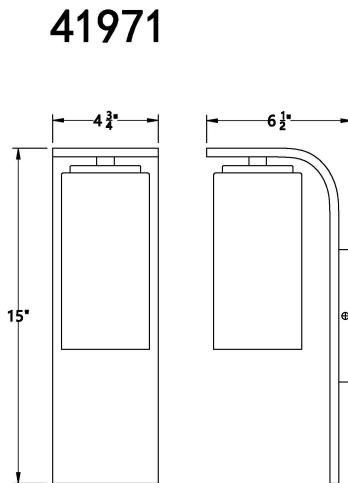

COLONNE, 15IN OUTDOOR WALL SCONCE

PRODUCT DETAILS

No.	:	41971-017
Product Color	:	POWDER COAT BLACK
Product Material	:	POWDER COATING OVER GALVANIZED STEEL
Shade / Accent Colour	:	WHITE
Shade / Accent Material	:	GLASS
Width	:	4.75"
Height	:	15"
Ext	:	6.5"
Weight	:	4.2LBS
Shade Height	:	8"
Shade Diameter	:	4.5"

ITEM NO.	FINISH	SHADE
41971-017	POWDER COAT BLACK	CYLINDRICAL OPAL GLASS

TECHNICAL DETAILS

Hanging Support Type	:	J-BOX
Canopy / Backplate Length	:	4.75"
Canopy / Backplate Height	:	5.75"
Canopy / Backplate Width	:	0.5"
IP Rating	:	IP44
Location	:	WET
Approval	:	<input type="checkbox"/>
Beam Angle	:	360