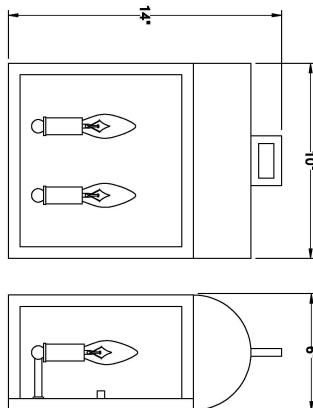

SOYAR, 2 LT OUTDOOR LANTERN

PRODUCT DETAILS

No.	:	41969-014
Product Color	:	SATIN BLACK
Product Material	:	POWDER COATING OVER GALVANIZED STEEL
Shade / Accent Material	:	GLASS
Width	:	10"
Height	:	14"
Ext	:	6"

LIGHT SOURCE DETAILS

Number of Bulbs	:	2
Light Source Type	:	B10
Input Voltage	:	120V
Bulb Voltage	:	120V
Socket Type	:	E12
Wattage	:	2 X 60W
Total Wattage	:	120W
Bulb Included	:	NO
Dimmable	:	YES

OPTIONS AVAILABLE

 ITEM NO.
 41969-014

 FINISH
 SATIN BLACK

 SHADE
 CLEAR GLASS

TECHNICAL DETAILS

Canopy / Backplate Length	:	12"
Canopy / Backplate Width	:	10"
Location	:	WET
Approval	:	

41969

PROJECT INFORMATION

Job Name: